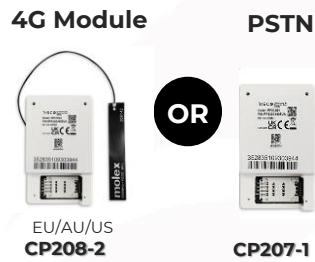

Wireless repeater

IP & Wi-Fi On-Board

Already inside mainboard

Plug-on Communication Modules

Mainboard

Compatible also on Bus 1,2

868/869MHz

Bus Keypads