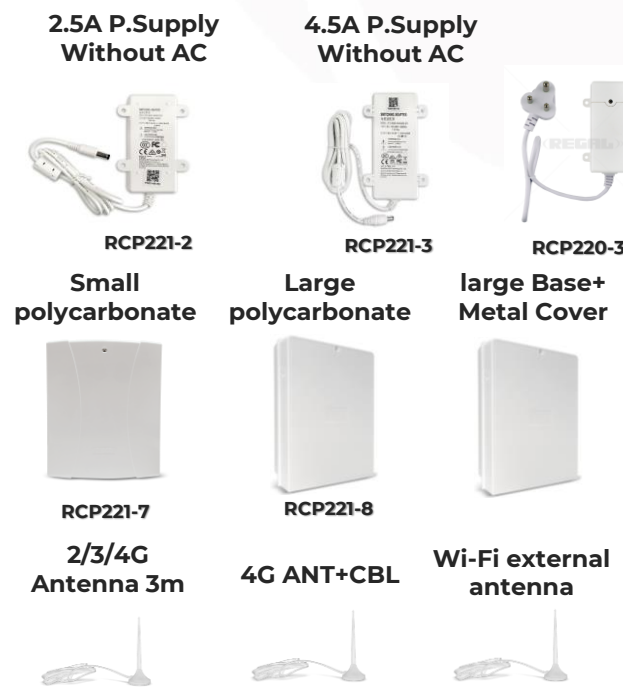

LightSYS+ System Architecture

RISCO VUpoint Video Solution

Wi-Fi Cameras

CC253-4 CC253-5 CC253-6

Wireless Detectors

Beyond Bware DT iWAVE

Wireless Sirens

Wireless Keypad & Keyfobs

Wireless repeater

IP & Wi-Fi On-Board

Already inside mainboard

Plug-on Communication Modules

Mainboard

Compatible also on Bus 1,2

868/869MHz

Bus Keypads

Bus Accessories

Bus Detectors

Panel Accessories

Brackets

Device	per System	per Bus line	per Expander
Zones	8-512		
Outputs	4-196		
Keypads*	32	16/32	
Proximity Key Readers	48	16	
User Codes	500		
Sirens (wireless/wired)	32/24	8	
Bus power supply	24	8	
Bus devices	96	32	
8 Zone Expanders	63	32	8
Wireless Expander	16	8	
Wireless Video Expander**	16	8	
Wireless Detectors	256		32
Wireless PIR Camera Detectors***	32		8
Wireless Camera	32		2
Wireless Keyfobs	256		16
Wireless Panic Buttons	256		32
Output Expanders	24	8	

* RisControl, Elegant and Panda keypad- up to 32 per BUS
 LightSYS keypad- up to 16 per BUS
 ** Supports as well for all other RISCO Wireless Devices
 *** via Wireless Video Expander