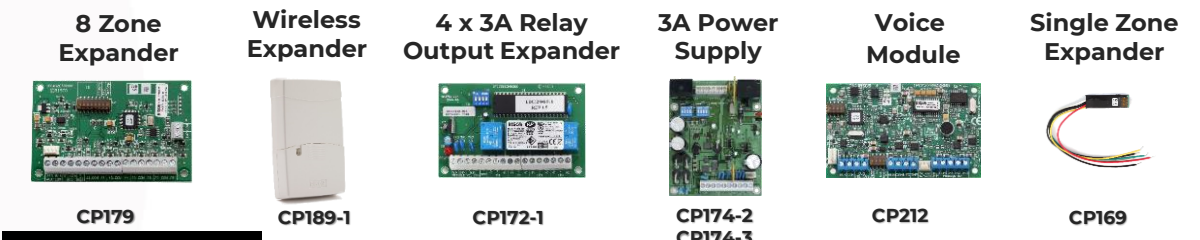

Wireless repeater

IP & Wi-Fi On-Board

Already inside mainboard

Plug-on Communication Modules

Mainboard

Compatible also on Bus 1,2

868/869MHz

Bus Keypads

Bus Accessories

Bus Detectors

Panel Accessories

Brackets

Device	per System	per Bus line	per Expander
Zones	8-512		
Outputs	4-196		
Keypads*	32	16/32	
Proximity Key Readers	48	16	
User Codes	500		
Sirens (wireless/wired)	32/24	8	
Bus power supply	24	8	
Bus devices	96	32	
8 Zone Expanders	63	32	8
Wireless Expander	16	8	
Wireless Video Expander**	16	8	
Wireless Detectors	256		32
Wireless PIR Camera Detectors***	32		8
Wireless Camera	32		2
Wireless Keyfobs	256		16
Wireless Panic Buttons	256		32
Output Expanders	24	8	

* RisControl, Elegant and Panda keypad- up to 32 per BUS
 LightSYS keypad- up to 16 per BUS
 ** Supports as well for all other RISCO Wireless Devices
 *** via Wireless Video Expander