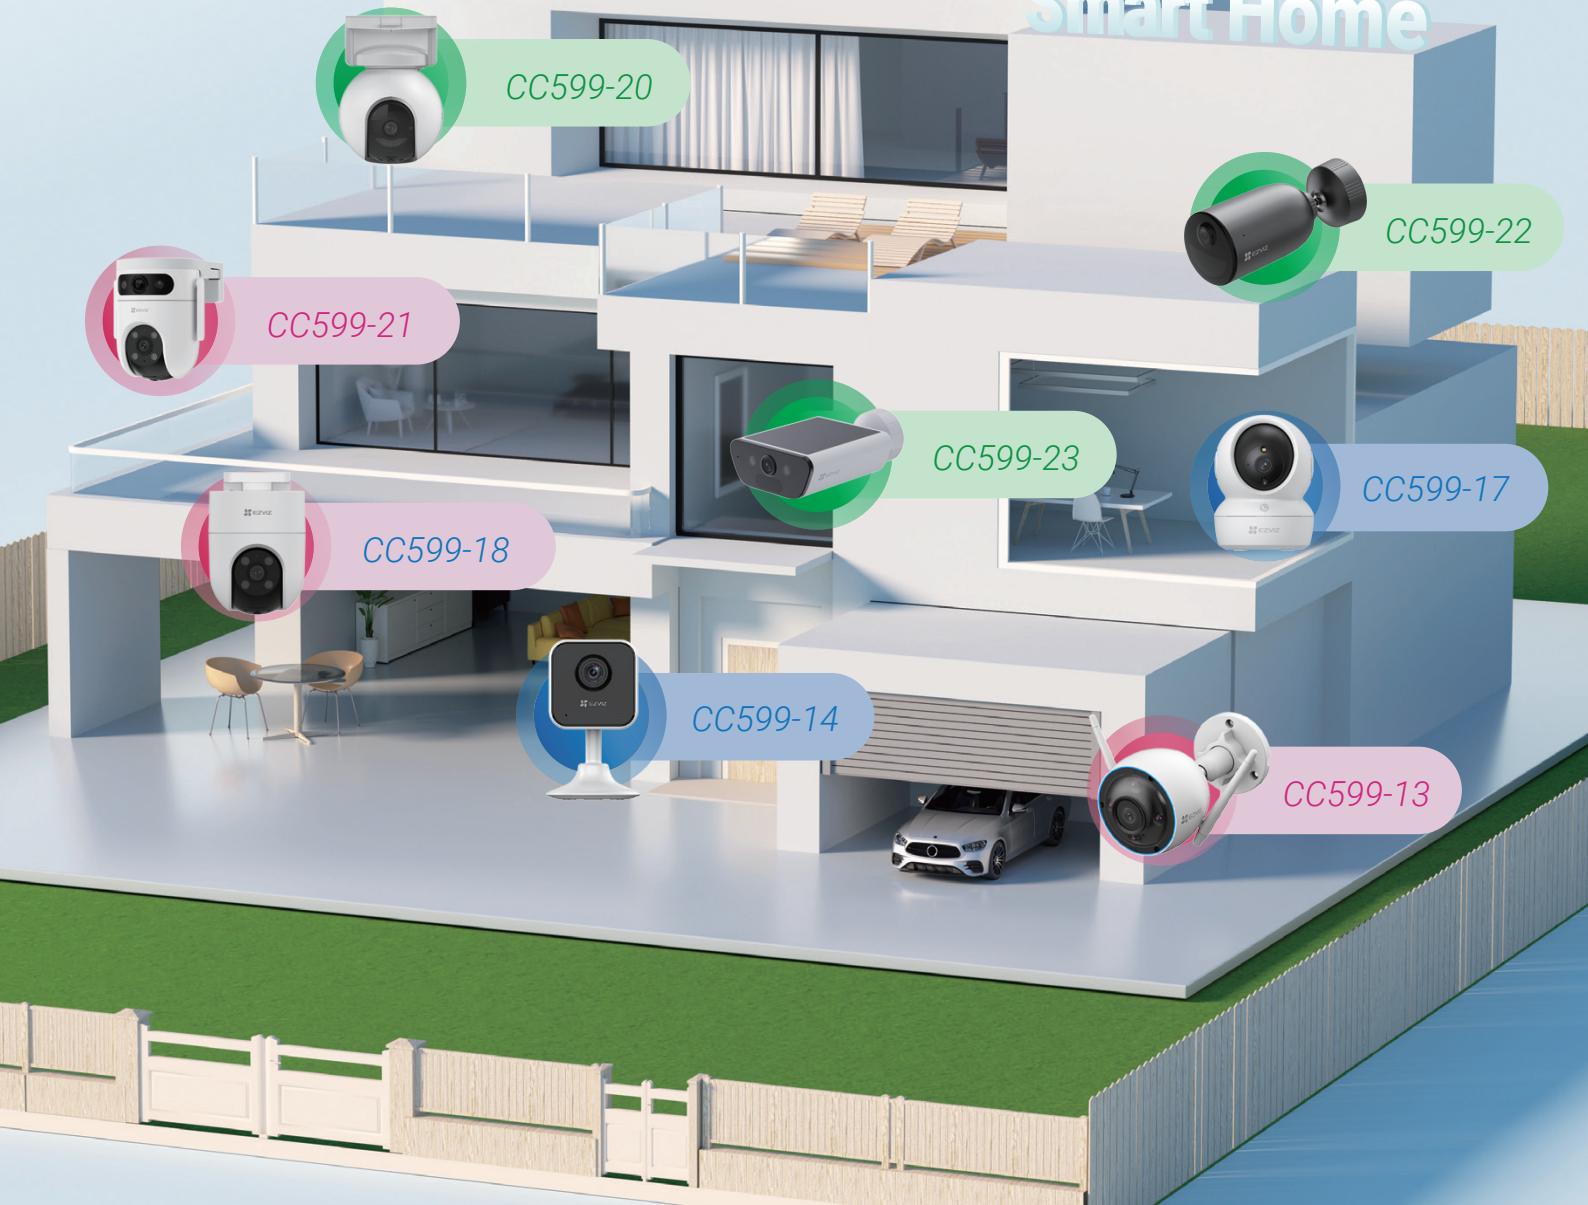

Product Guide

EZVIZ

Smart Home

Integrating all your EZVIZ products into a unique smart home security solution just for you.

COMPLETE SECURITY SOLUTIONS AT WWW.REGALSECURITY.CO.ZA

CC599 -4

CS-BC1c-R100-2F8WFL

EZVIZ BC1c Battery Powered Wi-Fi 4K Camera

- Color Night Vision
- AI-Powered Human / Vehicle Shape Detection
- Active Defense
- Always-On Video Mode
- Two-Way Talk
- Weatherproof Design
- H.265 Video Compression
- Supports MicroSD Card (Up to 512 GB)
- 10400 mAh Large Battery (Up to 180 Days)
- EZVIZ Solar Panels Required

CC599-10

CS-CB3-R100-2D2W

EZVIZ CB3 Wi-Fi Battery Powered Camera 2MP

- Two-Way Audio
- Customizable Voice Alerts
- Active Defense with Light and Siren
- Colour Night Vision
- Smart Human Motion Detection
- Supports MicroSD Card (Up to 256 GB)
- 5200mAh Rechargeable Battery
- Weatherproof Design