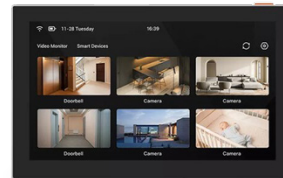

CM599

CS-SD7-R100-1WTC

EZVIZ SD7 7" Smart Screen

- Screen - Size 6.97 inch
- Resolution - 1024 X 600
- Supports Touch Screen
- Battery Capacity - 4600 mAh
- Audio Input - Built-in high-sensitivity microphone
- Audio Output - Built-in high-power speaker
- Button One-switch button
- Up to 30 EZVIZ Devices
- Connected Device 4K (Playback supports 5MP maximum)
- General Function Live View Video Playback Cloud Video Encryption
- Power Source - 5V